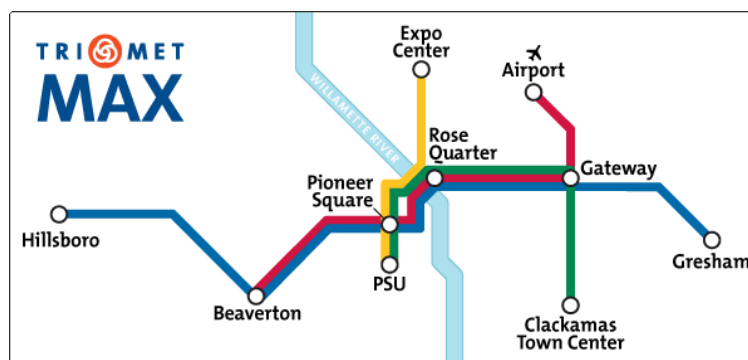

Local Directions

4660 NE Belknap Ct,

Suite 101P

Hillsboro, Or. 97124

503-318-8700

Driving Directions: Take Hwy 26 West to Cornelius Pass South exit, which will loop over the freeway. Follow to Cornell turn RT, follow to Elam Young Pkwy (WEST) turn LT, go one block to Belknap CT. turn RT follow to end of street, next door to Hawthorne Farms Athletic Club. The office is next door to Hawthorne Farms Athletic Club. It is the last office building on the block, when inside building look for Suite 101 and the receptionist will greet you.

Trimet MAX: Take the Blue line to the Hawthorne Farms stop, walk north 1/2 block to Belknap Ct. Walk to end of street. The office is next door to Hawthorne Farms Athletic Club. It is the last office building on the block, when inside building look for Suite 101 and the receptionist will greet you.