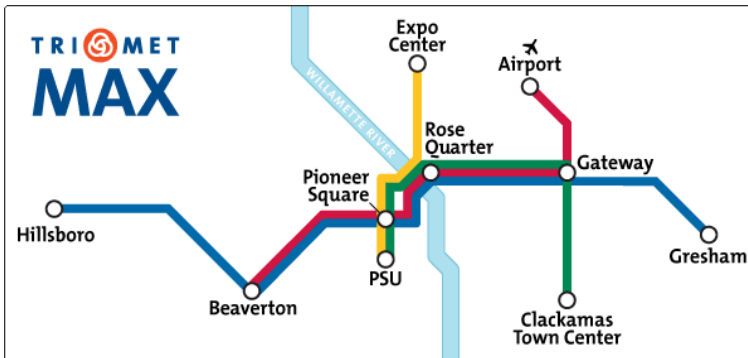

# Local Directions

4660 NE Belknap Ct, Suite 101P Hillsboro, OR. 97124

503-317-8700

**Driving Directions:** Take Hwy 26 West to Cornelius Pass South exit, which will loop over the freeway. Follow to Cornell turn RT, follow to Elam Young Pkwy (WEST) turn LT, go one block to Belknap CT. turn RT follow to end of street, next door to Hawthorne Farms Athletic Club. The office is next door to Hawthorne Farms Athletic Club. It is the last office building on the block, when inside building look for Suite 101 and the receptionist will greet you.

**Trimet MAX:** Take the Blue line to the Hawthorne Farms stop, walk north 1/2 block to Belknap Ct. Walk to end of street. The office is next door to Hawthorne Farms Athletic Club. It is the last office building on the block, when inside building look for Suite 101 and the receptionist will greet you.